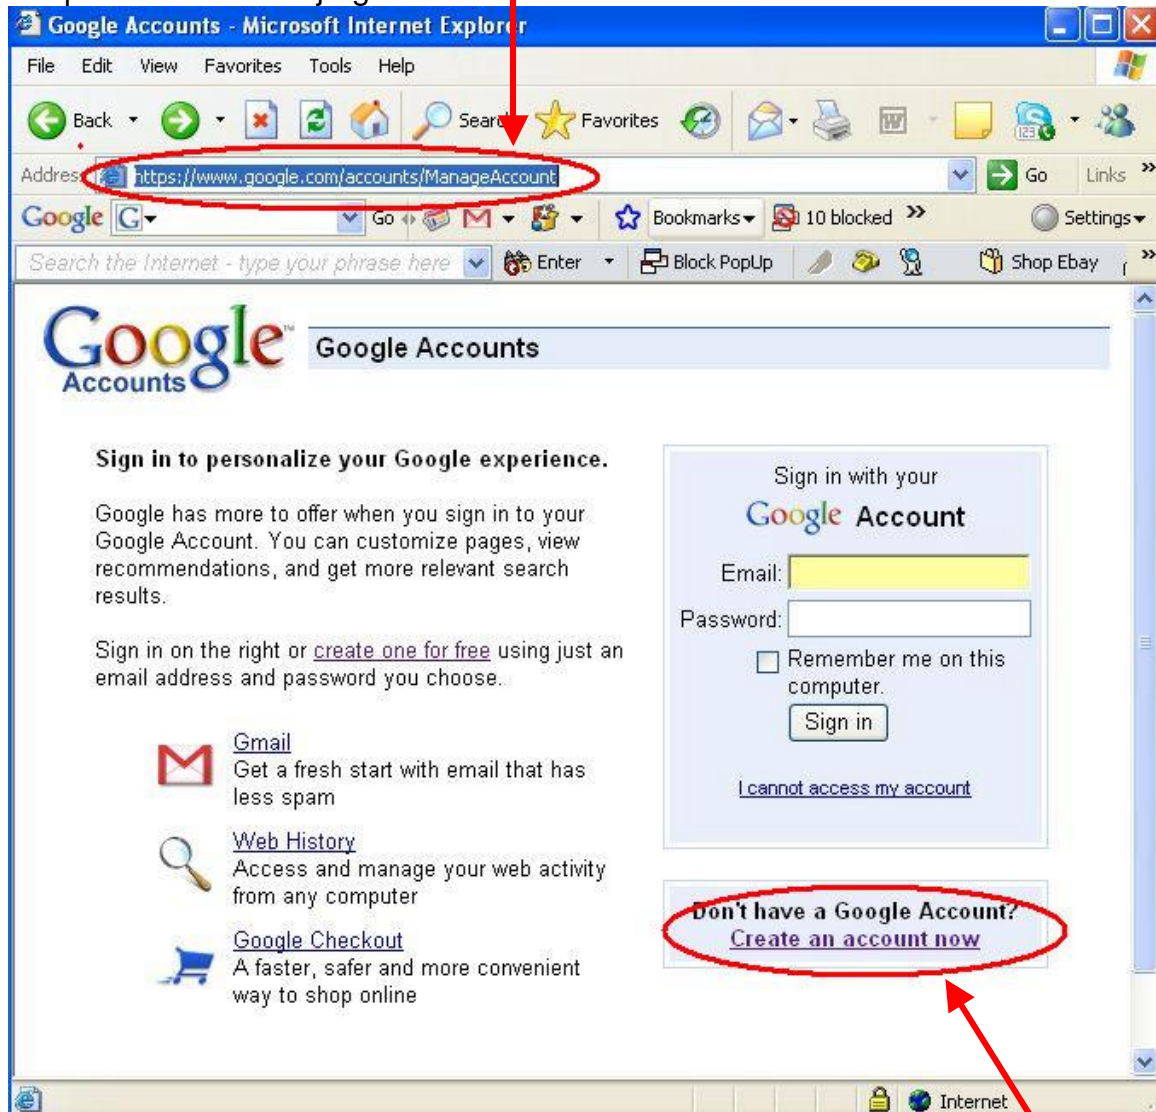

Google konto loomine

I samm

Ava Internet ja sisesta Interneti aadressireale järgmine aadress:
<https://www.google.com/accounts/ManageAccount>

Sul peab avanema alljärgnev aken

II samm

Loo endale Google kasutajakonto, selleks klõpsa hiire vasaku klahviga **“Creat an account now”**.

Choose a password: [Password strength:](#) _____
Minimum of 8 characters in length.

Re-enter password:

Remember me on this computer.

Creating a Google Account will enable Web History. Web History is a feature that will provide you with a more personalized experience on Google that includes more relevant search results and recommendations. [Learn More](#)